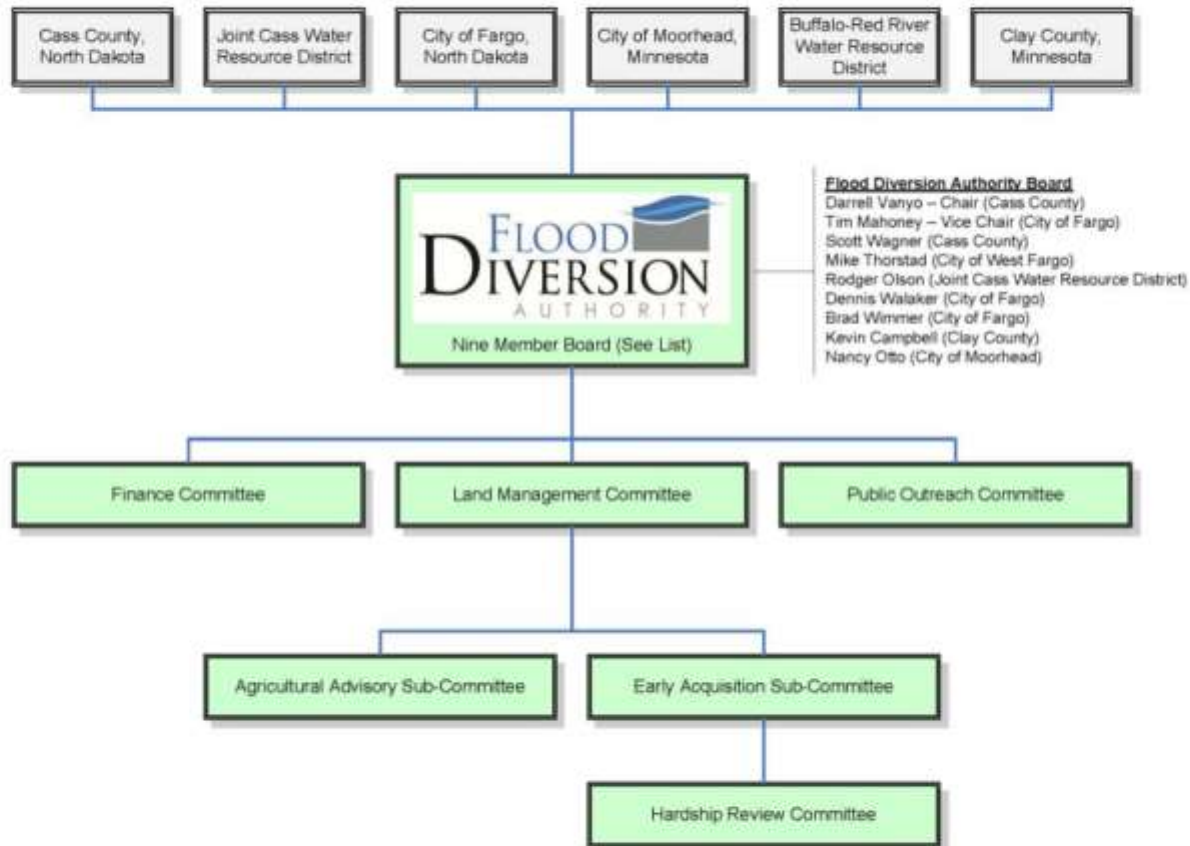

## 💧 Diversion Authority Board & Organizational Structure

## Staff and Consultant Support Team

Program Management Consultant

Administrative Advisory Staff

Technical Advisory Staff

Local Consultants

Legal Advisory Staff